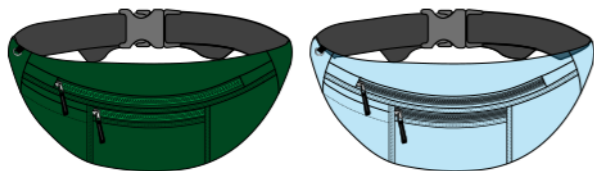

## YES

CLEAR SMALL BACKPACKS

CLEAR DRAWSTRING BAGS

RESEALABLE PLASTIC  
STORAGE BAGS

CLEAR TOTES

SOLID OR CLEAR  
HIP/WAIST PACKS

SMALL BAGS & PURSES  
CROSS BODY STRAP OK  
8" x 8"

## NO

SOLID OR MESH OVERSIZED TOTES AND  
SOLID OR CLEAR LARGE BACKPACKS

SOLID AND MESH DRAWSTRING BAGS  
AND PURSES

DIAPER AND COOLER BAGS

**MESH BAGS ARE NOT CONSIDERED CLEAR BAGS**