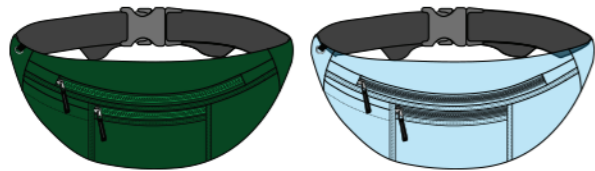

OFFICIAL BAG POLICY

THE
VENUE
AT THUNDER VALLEY

THUNDER VALLEY
CASINO · RESORT

✓ APPROVED

CLEAR SMALL BACKPACKS
12" x 4" x 16"

CLEAR DRAWSTRING BAGS
16" x 13"

RESEALABLE PLASTIC
STORAGE BAGS
1 GALLON

CLEAR TOTES
12" x 6" x 12"

SOLID OR CLEAR
HIP/WAIST PACKS
7.5" x 4" x 2.5"

SMALL BAGS & PURSES
CROSS BODY STRAP OK
4.5" x 6.5"

✗ NOT APPROVED

MESH BAGS ARE NOT CONSIDERED CLEAR BAGS

SOLID OR MESH OVERSIZED TOTES AND
SOLID OR CLEAR LARGE BACKPACKS

SOLID AND MESH DRAWSTRING BAGS
AND PURSES

DIAPER AND COOLER BAGS

In an effort to enhance public safety, Thunder Valley Casino Resort limits the size and style of bags allowed in The Venue. An exception will be made for medically necessary items after proper inspection upon entry. All bags are subject to search. Security management reserves all rights.